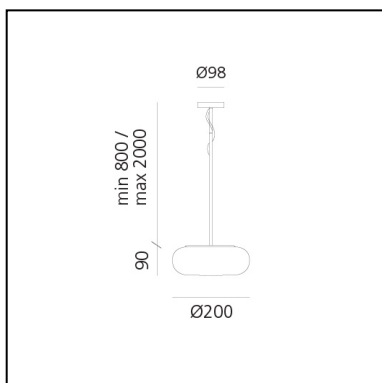

Itka 20 Suspension

Naoto Fukasawa

IP20  

LUMINAIRE

- Watt: **5,5W**
- Delivered lumens output: **351lm**
- Efficiency: **70%**
- Efficacy: **70.17lm/W**
- CRI: **80**

PRODUCT CODE: DX0060010

FEATURES

- Article Code: **DX0060010**
- Colour: **White**
- Installation: **Suspension**
- Material: **Blown glass, steel**
- Series: **Design Collection, Danese**
- Environment: **Indoor**
- design by: **Naoto Fukasawa**

DIMENSIONS

- Height: **cm 9**
- Diameter: **cm 20**
- Base Diameter: **cm 9.8**
- Max Extension Height: **cm 200**

SOURCES NOT INCLUDED

- Category: **LED RETROFIT**
- Number: **1**
- Socket: **Gx53**