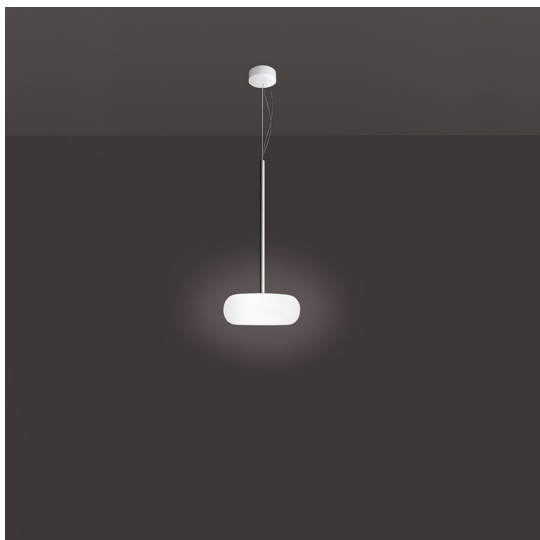

Itka 20 Suspension

Naoto Fukasawa

IP20  

LUMINAIRE

- Watt: **5,5W**
- Delivered lumens output: **351lm**
- Efficiency: **70%**
- Efficacy: **70.17lm/W**
- CRI: **80**

PRODUCT CODE: DX0060010

FEATURES

- Article Code: **DX0060010**
- Colour: **White**
- Installation: **Suspension**
- Material: **Blown glass, steel**
- Series: **Design Collection, Danese**
- Environment: **Indoor**
- design by: **Naoto Fukasawa**

DIMENSIONS

- Height: **cm 9**
- Diameter: **cm 20**
- Base Diameter: **cm 9.8**
- Max Extension Height: **cm 200**

SOURCES NOT INCLUDED

- Category: **LED RETROFIT**
- Number: **1**
- Socket: **Gx53**