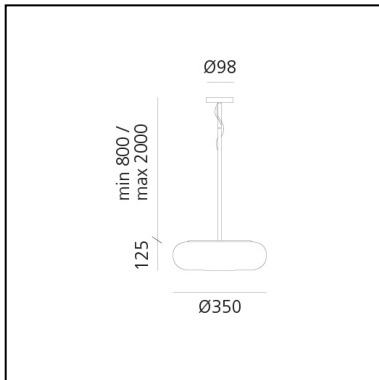

Itka 35 Suspension

Naoto Fukasawa

IP20  

LUMINAIRE

- Watt: **15W**
- Delivered lumens output: **1047lm**
- Efficiency: **74%**
- Efficacy: **69.81lm/W**
- CRI: **80**

PRODUCT CODE: DX0060A10

FEATURES

- Article Code: **DX0060A10**
- Colour: **White**
- Installation: **Suspension**
- Material: **Blown glass, steel**
- Series: **Design Collection, Danese**
- Environment: **Indoor**
- design by: **Naoto Fukasawa**

DIMENSIONS

- Height: **cm 12.5**
- Diameter: **cm 35**
- Base Diameter: **cm 9.8**
- Max Extension Height: **cm 200**

SOURCES NOT INCLUDED

- Category: **LED RETROFIT**
- Number: **3**
- Socket: **E14**