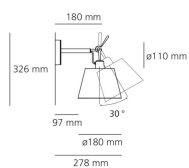

PRODUCT DATA SHEET

Tolomeo Parete diffusore

Arm and wall support in polished aluminium; diffuser in parchment paper on a plastic frame. The code refers to the luminaire's body only

Alluminium

Only undimmable body

N/D° IP20

W	Dimensions	Luminous Flux (lm)	Color	Code	Product name
46W	H 32.6 cm	630lm		1183010A	Tolomeo wall diffuser 18
100W	H 35.2 cm	1180lm		1184010A	Tolomeo Wall Diffusor 24
150W	H 40.6 cm	2870 lm		1186010A	Tolomeo Wall Diffusor 32