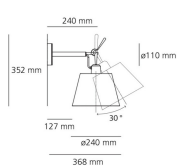

PRODUCT DATA SHEET

Tolomeo Parete diffusore

Arm and wall support in polished aluminium; diffuser in parchment paper on a plastic frame. The code refers to the luminaire's body only

Alluminium

Only undimmable body

N/D° IP20

W	Dimensions	Luminous Flux (lm)	Color	Code	Product name
46W	H 32.6 cm	630lm		1183010A	Tolomeo wall diffuser 18
100W	H 35.2 cm	1180lm		1184010A	Tolomeo Wall Diffusor 24
150W	H 40.6 cm	2870 lm		1186010A	Tolomeo Wall Diffusor 32