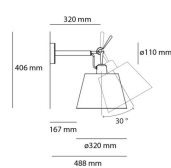

N/D° IP20

W	Dimensions	Luminous Flux (lm)	Color	Code	Product name
46W	H 32.6 cm	630lm		1183010A	Tolomeo wall diffuser 18
100W	H 35.2 cm	1180lm		1184010A	Tolomeo Wall Diffusor 24
150W	H 40.6 cm	2870 lm		1186010A	Tolomeo Wall Diffusor 32