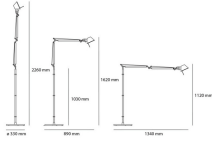

Aluminium

LED Tolomeo Reading Floor - Only undimmable body

N/D° IP20

W	Dimensions	Luminous Flux (lm)	Color	Code	Product name
10W		410lm		A013100	Tolomeo Reading Floor Led - Aluminium

LED Tolomeo Floor - Only undimmable body

N/D° IP20

W	Dimensions	Luminous Flux (lm)	Color	Code	Product name
10W	H 162 cm	410lm	●	A004800	Tolomeo Floor Led - Aluminum
12W	H 162 cm	550lm	●	1530050A	Tolomeo Floor Led TW - Aluminum