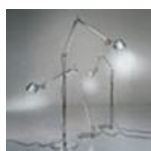

W	Dimensions	Luminous Flux (lm)	Color	Code	Product name
10W		410lm		A013100	Tolomeo Reading Floor Led - Aluminium