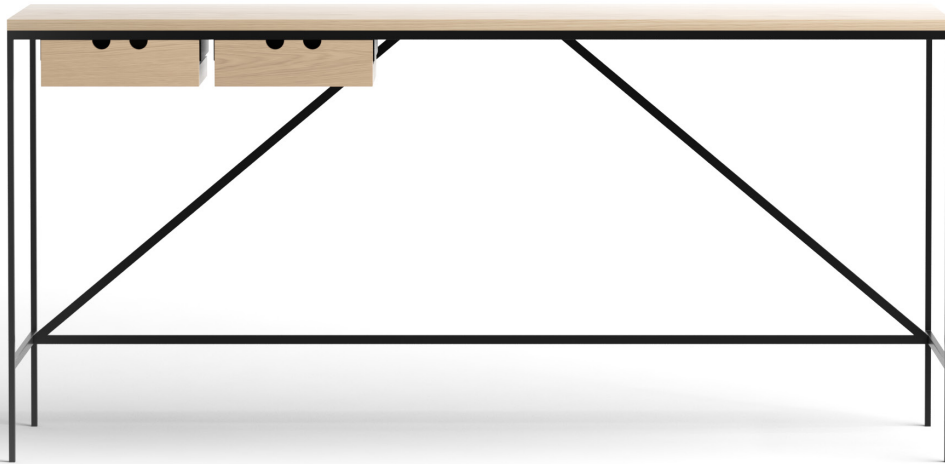

Cache console

PRODUCT DATA

Design	Paul McCobb. 1952
Product type	Console
Environment	Indoor
Weight (net)	40,2 kg / 88.6 lbs
Materials	Frame in steel with black powder coating, table top in oak veneer with clear lacquer, optional drawers in solid oak with clear lacquer

ARTICLE CODES

201184	Cache Console, oak
201606	Set of two drawers, oak

DELIVERY

Lead time	Stock (if backorder: 6 to 8 weeks)
Packing	Flat packed