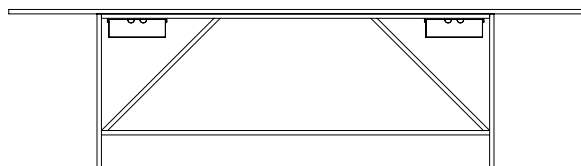

260 cm | 102 1/2"