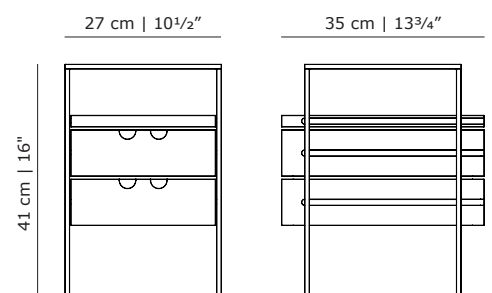

DELIVERY

Lead time	Stock (if backorder: 12 weeks)
Packing	Assembled, drawers and shelf to be inserted by end user