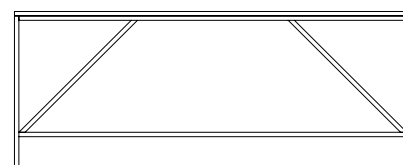

### DELIVERY

Launches	October 2020
Lead time	Stock (if backorder: 6 to 8 weeks)
Packing	Flat packed

260 cm | 102 1/2"

180 cm | 71"

90 cm | 35 1/2"

72 cm | 28 1/2"