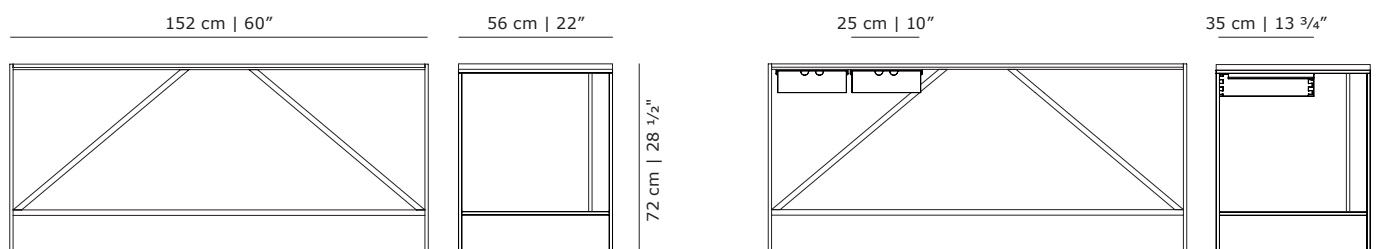

DELIVERY

Lead time	Stock (if backorder: 6 to 8 weeks)
Packing	Flat packed