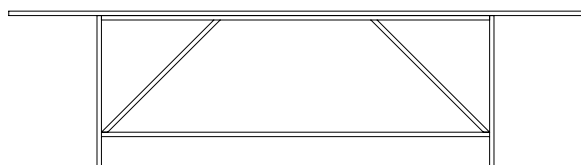

### DELIVERY

Launches	October 2020
Lead time	Stock (if backorder: 6 to 8 weeks)
Packing	Flat packed

260 cm | 102 1/2"

180 cm | 71"

90 cm | 35 1/2"

72 cm | 28 1/2"