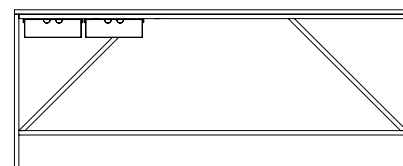

Cache dining table

PRODUCT DATA

Design	Paul McCobb. 1952
Product type	Dining table / work desk
Environment	Indoor
Weight (net)	To be announced
Materials	Frame in steel with black powder coating, table top in oak veneer with clear lacquer, optional drawers in solid oak with clear lacquer

ARTICLE CODES

201737	Cache dining table 260cm, oak
201738	Cache dining table 180cm, oak
201606	Set of two drawers, oak

DELIVERY

Launches	October 2020
Lead time	Stock (if backorder: 6 to 8 weeks)
Packing	Flat packed

260 cm | 102 1/2"

180 cm | 71"

90 cm | 35 1/2"

72 cm | 28 1/2"