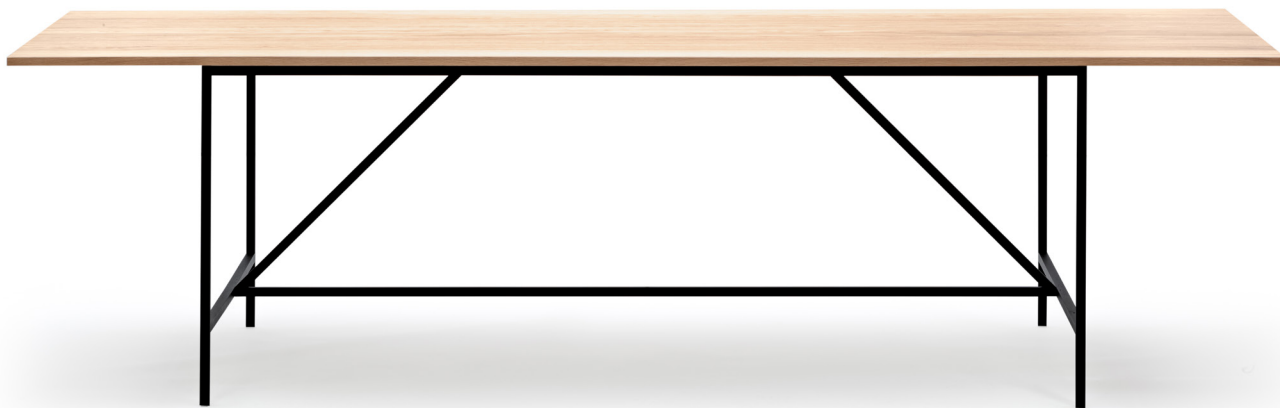

Cache dining table

PRODUCT DATA

Design	Paul McCobb. 1952
Product type	Dining table / work desk
Environment	Indoor
Weight (net)	To be announced
Materials	Frame in steel with black powder coating, table top in oak veneer with clear lacquer, optional drawers in solid oak with clear lacquer

ARTICLE CODES

201737	Cache dining table 260cm, oak
201738	Cache dining table 180cm, oak
201606	Set of two drawers, oak

DELIVERY

Launches	October 2020
Lead time	Stock (if backorder: 6 to 8 weeks)
Packing	Flat packed