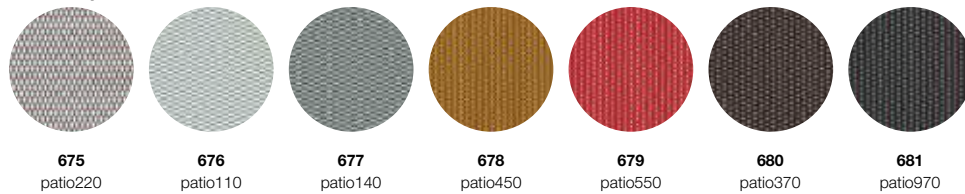

FABRICS

CATEGORY A – For all collections

COOL Acrylic

CATEGORY B – For all collections

LINEN Acrylic

TWELLO Acrylic

TWIST Polypropylene

MAR Polypropylene

PATIO by Kvadrat Trevira CS

CATEGORY C – Fabrics are exclusive to specific collections

PUNO Acrylic

DUNE Acrylic

GLAN Polypropylene

DOTS Polypropylene

	SEALINE	BREA	BRIXX	DECO CUSHIONS
GLAN	✓	✓	-	✓
PUNO	✓	✓	✓	✓
DUNE	✓	✓	✓	✓
DOTS	-	-	-	✓