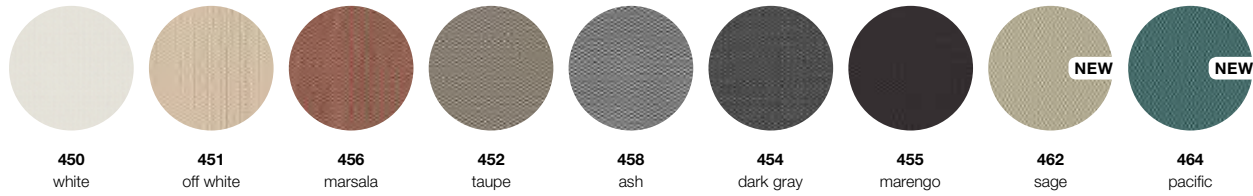

FABRICS

CATEGORY A – For all collections

COOL Acrylic

CATEGORY B – For all collections

LINEN Acrylic

TWELLO Acrylic

TWIST Polypropylene

MAR Polypropylene

PATIO by Kvadrat Trevira CS

CATEGORY C – Fabrics are exclusive to specific collections

PUNO Acrylic

DUNE Acrylic

GLAN Polypropylene

DOTS Polypropylene

	SEALINE	BREA	BRIXX	DECO CUSHIONS
GLAN	✓	✓	-	✓
PUNO	✓	✓	✓	✓
DUNE	✓	✓	✓	✓
DOTS	-	-	-	✓