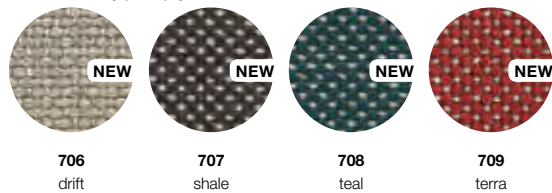

PATIO by Kvadrat Trevira CS

CATEGORY C – Fabrics are exclusive to specific collections

PUNO Acrylic

DUNE Acrylic

GLAN Polypropylene

DOTS Polypropylene

	SEALINE	BREA	BRIXX	DECO CUSHIONS
GLAN	✓	✓	-	✓
PUNO	✓	✓	✓	✓
DUNE	✓	✓	✓	✓
DOTS	-	-	-	✓