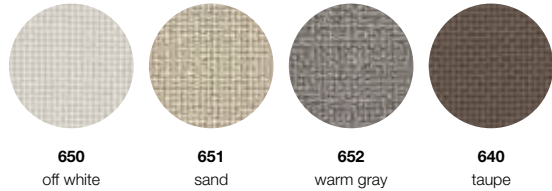

FABRICS

CATEGORY A – For all collections

COOL Acrylic

CATEGORY B – For all collections

LINEN Acrylic

TWELLO Acrylic

TWIST Polypropylene

MAR Polypropylene

PATIO by Kvadrat Trevira CS

CATEGORY C – Fabrics are exclusive to specific collections

PUNO Acrylic

DUNE Acrylic

GLAN Polypropylene

DOTS Polypropylene

	SEALINE	BREA	BRIXX	DECO CUSHIONS
GLAN	✓	✓	-	✓
PUNO	✓	✓	✓	✓
DUNE	✓	✓	✓	✓
DOTS	-	-	-	✓