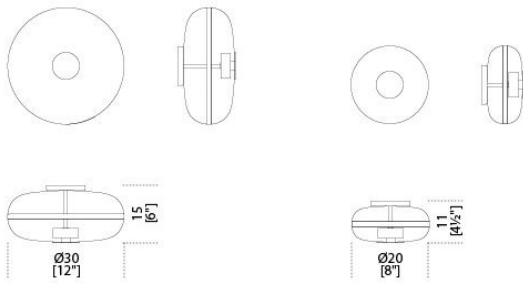

# Jolie Applique

Federica Biasi , 2019

---

Applique in cristallo soffiato a bocca. Dettagli metallici in ottone satinato. Luce LED.

Wall light in mouth blown glass. Satin brass metal details. LED light.

Dimensioni / Sizes  
Cm (Ø x H)  
20 x 11  
30 x 15