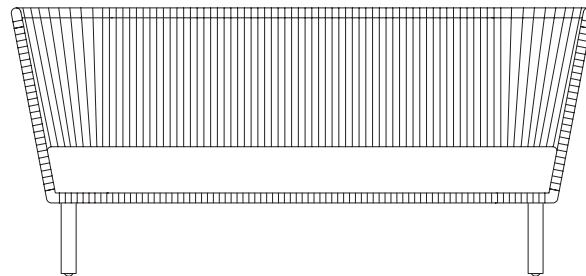

Bitta

2 Seater sofa

bela rope

aluminium

by Rodolfo Dordoni

kettal

2 Seater sofa bela rope aluminium

Designer
Rodolfo Dordoni

Collection
Bitta

Reference
KS7001200

1/5

Kettal Bitta is characterised by a combination of aluminium frames, seats of braided polyester and comfortable cushions, teak and stone for the table tops. My aim was to create dense braiding that would still let the air through, reminiscent of the braiding of the ropes used to moor boats (hence the name Bitta, which means 'mooring' in Italian), which makes the pieces look lightweight but, at the same time, they look just like cosy nests in natural colours to sit back and relax in.

cm/inch

cm/inch

175/68,8

kettal

2 Seater sofa bela rope aluminium

Designer
Rodolfo Dordoni

Collection
Bitta

Reference
KS7001200