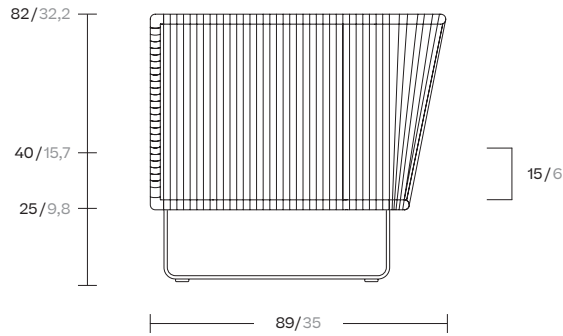

2 Seater sofa bela rope aluminium

Designer
Rodolfo Dordoni

Collection
Bitta

Reference
KS7001200

1/5

Kettal Bitta is characterised by a combination of aluminium frames, seats of braided polyester and comfortable cushions, teak and stone for the table tops. My aim was to create dense braiding that would still let the air through, reminiscent of the braiding of the ropes used to moor boats (hence the name Bitta, which means 'mooring' in Italian), which makes the pieces look lightweight but, at the same time, they look just like cosy nests in natural colours to sit back and relax in.

cm/inch