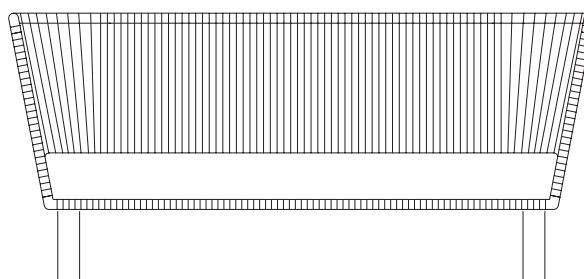

# 2 Seater sofa bela rope teak

Designer  
Rodolfo Dordoni

Collection  
Bitta

Reference  
KS7001200

1/5

cm/inch

cm/inch | 175/68,8

Kettal Bitta is characterised by a combination of aluminium frames, seats of braided polyester and comfortable cushions, teak and stone for the table tops. My aim was to create dense braiding that would still let the air through, reminiscent of the braiding of the ropes used to moor boats (hence the name Bitta, which means 'mooring' in Italian), which makes the pieces look lightweight but, at the same time, they look just like cosy nests in natural colours to sit back and relax in.