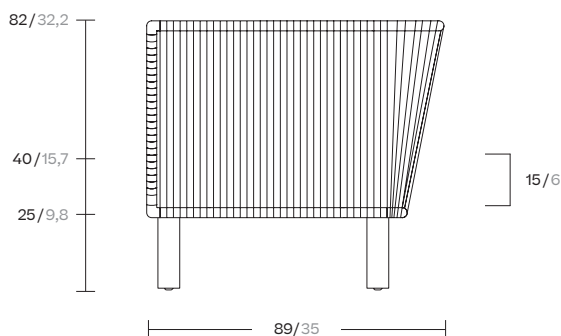

# 2 Seater sofa bela rope teak

Designer  
Rodolfo Dordoni

Collection  
Bitta

Reference  
KS7001200

1/5

cm/inch

cm/inch | 175/68,8

Kettal Bitta is characterised by a combination of aluminium frames, seats of braided polyester and comfortable cushions, teak and stone for the table tops. My aim was to create dense braiding that would still let the air through, reminiscent of the braiding of the ropes used to moor boats (hence the name Bitta, which means 'mooring' in Italian), which makes the pieces look lightweight but, at the same time, they look just like cosy nests in natural colours to sit back and relax in.