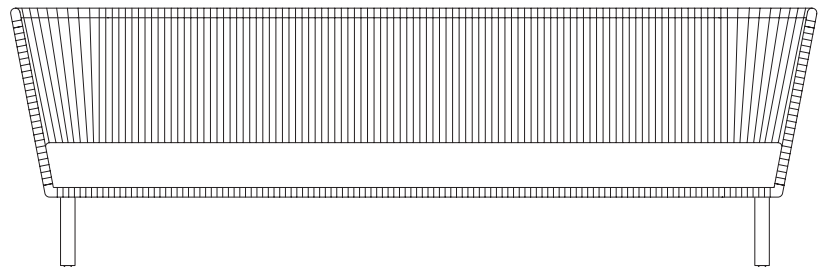

Bitta

3 Seater sofa

bela rope

aluminium

by Rodolfo Dordoni

kettal

3 Seater sofa bela rope aluminium

Designer
Rodolfo Dordoni

Collection
Bitta

Reference
KS7001400

1/5

Kettal Bitta is characterised by a combination of aluminium frames, seats of braided polyester and comfortable cushions, teak and stone for the table tops. My aim was to create dense braiding that would still let the air through, reminiscent of the braiding of the ropes used to moor boats (hence the name Bitta, which means 'mooring' in Italian), which makes the pieces look lightweight but, at the same time, they look just like cosy nests in natural colours to sit back and relax in.

cm/inch

82/32,2

40/15,7

25/9,8

15/6

89/35

cm/inch

250/98,4

kettal

3 Seater sofa bela rope aluminium

Designer
Rodolfo Dordoni

Collection
Bitta

Reference
KS7001400

2/5

Materials

Rope
Antioxy, Resist UV, En-581-4, Easy Clean