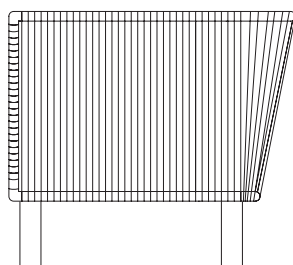

Collection
Bitta

Reference
KS7001400

Kettal Bitta is characterised by a combination of aluminium frames, seats of braided polyester and comfortable cushions, teak and stone for the table tops. My aim was to create dense braiding that would still let the air through, reminiscent of the braiding of the ropes used to moor boats (hence the name Bitta, which means 'mooring' in Italian), which makes the pieces look lightweight but, at the same time, they look just like cosy nests in natural colours to sit back and relax in.

cm/inch

82/32,2

40/15,7

25/9,8

89/35

15/6

cm/inch

250/98,4