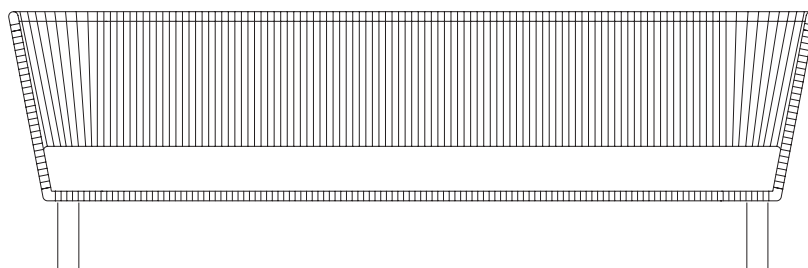

Collection
Bitta

Reference
KS7001400

Kettal Bitta is characterised by a combination of aluminium frames, seats of braided polyester and comfortable cushions, teak and stone for the table tops. My aim was to create dense braiding that would still let the air through, reminiscent of the braiding of the ropes used to moor boats (hence the name Bitta, which means 'mooring' in Italian), which makes the pieces look lightweight but, at the same time, they look just like cosy nests in natural colours to sit back and relax in.

cm/inch

82/32,2

40/15,7

25/9,8

89/35

15/6

cm/inch

250/98,4