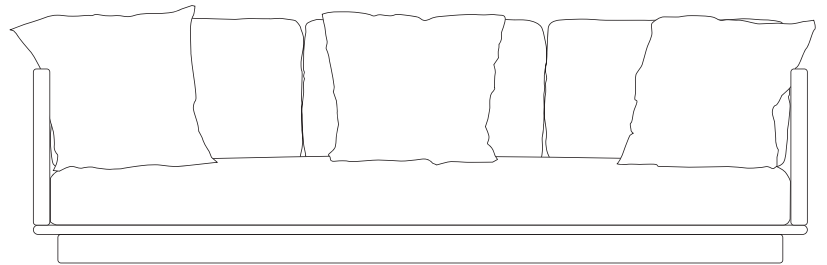

Giro
3 Seater sofa,
by Vincent Van Duysen

kettal

3 Seater sofa

Designer
Vincent Van Duysen

Collection
Giro

Reference
KS7400500

1/3

cm/inch |----- 95/37,4 -----|

65/25,6

33,5/13,1

13,5/5,3

cm/inch |----- 250/98,4 -----|

Giro is a collection which can blend into interiors and exteriors due to its tactility and pure lines. In Giro, we have some variety of shapes, textures and materials (see the difference between the seating items and the coffee and side tables). And still all the items merge harmoniously together to create a warm, tactile and pleasant atmosphere.

kettal

3 Seater sofa

Designer
Vincent Van Duysen

Collection
Giro

Reference
KS7400500

2/3

Materials

Teak
Teak A-Grade, Eco Friendly
Oeko-Tek