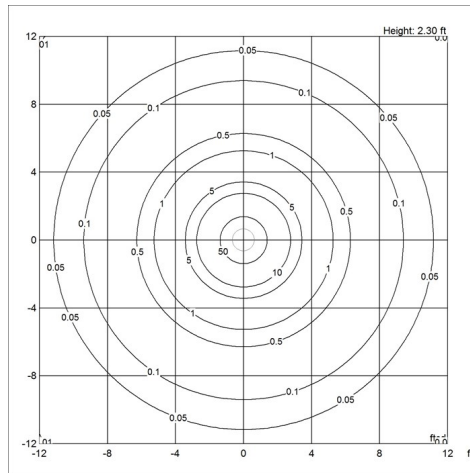

Weight

Min: 2.579 lbs Max: 8.259 lbs

Dimensions

15.7 IN, 21.7 IN, 6.9 IN, 9.8 IN

Other functions

Longer cord lengths. Alternative finishes. Bottom anti-glare diffusers on certain sizes.

Finish

Black, White

Voltage

120-277V/60HZ, 120V

Light distribution diagrams

Cartesian

Isolux

Polar

Spare parts & accessories

Product