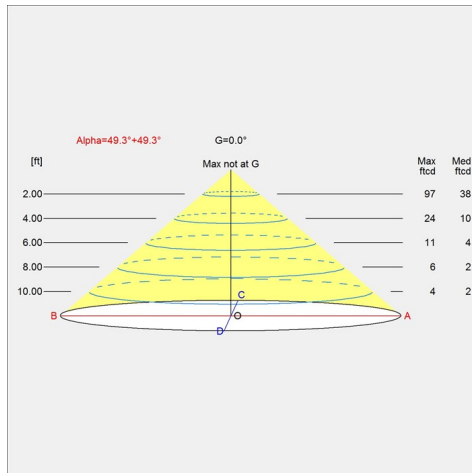

Other functions

Longer cord lengths. Alternative finishes. Bottom anti-glare diffusers on certain sizes.

Finish

Black, White

Voltage

120-277V/60HZ, 120V

Light distribution diagrams

Cartesian