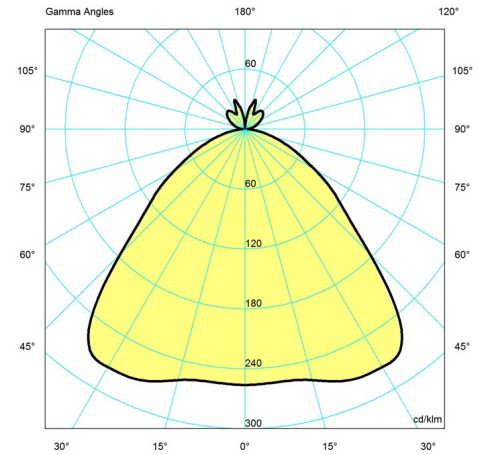

Product description

Above pendant is simplistic in form. It is a conical shape that is rounded at the top with 2 small sections cut away to reveal a curved arched top. The cutouts allow just enough light to illuminate the underside of the arch, providing some up-light. When mounted at the proper height, the fixture provides glare-free downward light. Beautiful as a single light or in a series. Exterior finish is either black or white, and the interior is matte white. The fixture is available in 4 different sizes: 6.9", 9.8", 15.9", 21.7" diameters (heights: 8.3", 11.8", 18.9", 26.0" respectively).

Weight

Min: 2.579 lbs Max: 8.259 lbs

Dimensions

15.7 IN, 21.7 IN, 6.9 IN, 9.8 IN

Other functions

Longer cord lengths. Alternative finishes. Bottom anti-glare diffusers on certain sizes.

Finish

Black, White

Voltage

120-277V/60HZ, 120V

Light distribution diagrams

Cartesian

Isolux

Polar

Spare parts & accessories

Product