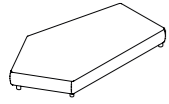

Removable fabric cover, fixed to the structure with Velcro strips.

TECHNICAL INFORMATION BACKREST

STRUCTURE

Synthetic material.

PADDING

Hydro-draining polyurethane.

COVER

Removable fabric cover, fixed to the structure with Velcro strips.

Materials

METAL

Smoke

Mamba Sofa Suggested Composition

Design Rodolfo Dordoni

Technical Information

MAMBA

MAIN SUGGESTED COMPOSITION

001 MODULE

W 189 × D 109 × H 34 cm
H module + backrest 70 cm

W 78" × D 42" 7/8 × H 13" 3/8
H module + backrest 27" 1/2

002 MODULE

W 189 × D 109 × H 34 cm
H module + backrest 70 cm

W 78" × D 42" 7/8 × H 13" 3/8
H module + backrest 27" 1/2