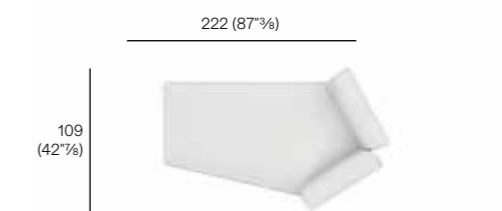

MAMBA SOFA COMPOSITION

1 x MAMBA 002 module left (160×80 cm)
2 x MAMBA 010 backrest (80×24 h.56 cm)