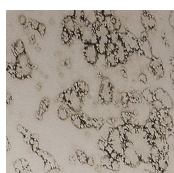


Odette

Studio G&R
2015

Specchio con particolare decorativo in ottone lucido posizionabile a discrezione lungo il perimetro. Disponibile in specchio extralight 6mm, "Antique 1" o "Antique 2" 5mm.

Mirror with bright brass decorative detail, which can be placed around the perimeter, according to the customer choice. Available in 6mm extralight mirror, "Antique 1" or "Antique 2" 5mm mirror.

Dimensioni / Sizes

Cm (Ø)
50
80

Cm (L x H)
58 x 36
76 x 47
60 x 60
80 x 80
30 x 140

Metallo / Metal

Ottone lucido
Bright brass

Cristallo / Glass

Specchio
extralight
Extralight
mirror

Specchio
"Antique 1"
"Antique 1"
mirror