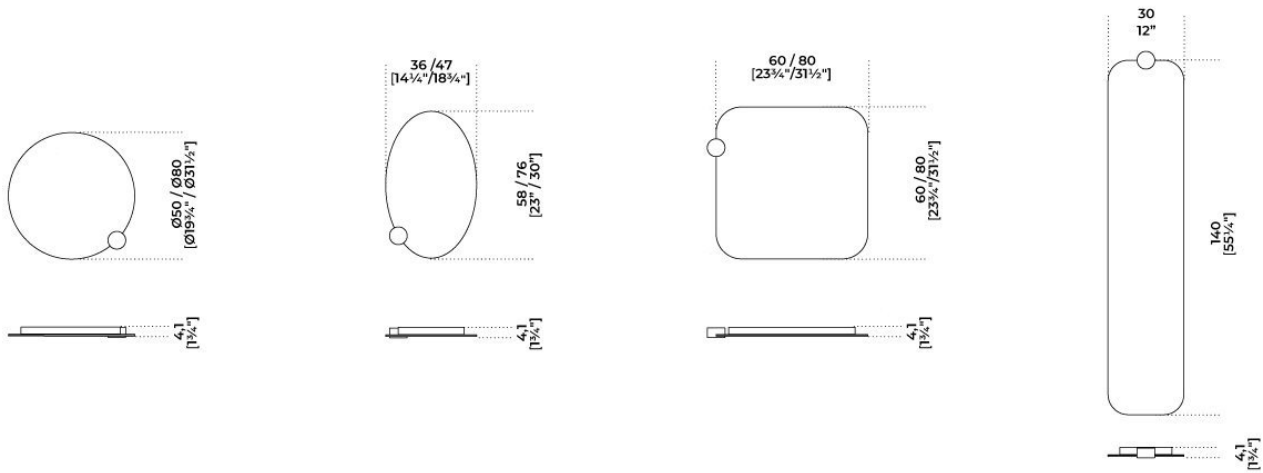


Odette

Studio G&R
2015

Specchio con particolare decorativo in ottone lucido posizionabile a discrezione lungo il perimetro. Disponibile in specchio extralight 6mm, "Antique 1" o "Antique 2" 5mm.

Mirror with bright brass decorative detail, which can be placed around the perimeter, according to the customer choice. Available in 6mm extralight mirror, "Antique 1" or "Antique 2" 5mm mirror.

Dimensioni / Sizes

Cm (Ø)
50
80

Cm (L x H)
58 x 36
76 x 47
60 x 60
80 x 80
30 x 140

Metallo / Metal

Ottone lucido
Bright brass

Cristallo / Glass

Specchio
extralight
Extralight
mirror

Specchio
"Antique 1"
"Antique 1"
mirror