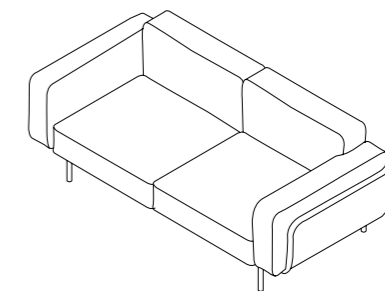

Estendo 002 Two Seater Sofa

Design Luca Pevero

Technical Information

Its linear design and extensible modularity promote the flexibility of an elegant, highly functional sofa. ESTENDO is a new line of seating. In all simplicity, it unites straight lines and curves thanks to disappearing joints in the aluminium frame that holds the cushions. The seats of the armchair and sofa are welcoming and commodious. Modules with or without armrests are available in different configurations, including corner elements. A very comfortable set that adapts to the space and extends harmoniously.

TECHNICAL INFORMATION

DESCRIPTION
Sofa for outdoor use.

STRUCTURE
Powder coated aluminium; slats in polypropylene reinforced with fibreglass.

STORAGE COVER
Available.

WEIGHT
Structure 13 kg

STORAGE COVER
Available.

DIMENSION
L 186 × P 84 × H 72 cm
H seat 37 cm

W 73¹/₄ × D 33¹/₄ × H 28³/₈
H seat 14¹/₂

Materials

METAL

Smoke

Milk

RODA