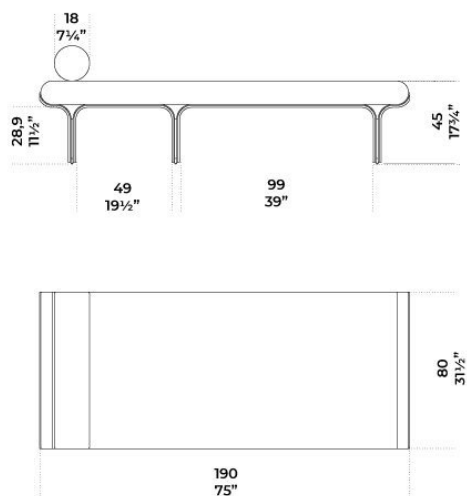

Day bed with curved black open pore stained ash base and bright brass details. Cushion in polyurethane foam covered by fabric or leather as per samples. Ballasted cylindrical headrest included.

Dimensioni / Sizes
Cm (L x P x H)
190 x 80 x 45