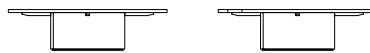

Il pouf presenta un basamento sagomato in lamiera verniciata pewter (fin. 5L).

—

Mia - coffee table

Coffee table with a leather-covered base and a top supported by brackets available in Canaletto walnut in three finishes: natural (fin. 11), grey (fin.2W), dark (fin. 2Z). Or marble velvet brown, Zebrino, grigio astratto, calacatta, calacatta viola, portoro.

The top is shaped on one corner to allow it to be joined to the side table.

Woody - side table

Side table with a leather-covered base in MDF, with two pewter-finish painted metal inserts (fin. 5L) on the side. The top is available in Canaletto walnut, in the three finishes natural (fin. 11), grey (fin. 2W), dark (fin. 2Z), marble velvet brown, Zebrino, grigio astratto, calacatta, calacatta viola, portoro or leather.

The coffee table has a shaped base in pewter painted sheet metal (fin. 5L).

It is possible to order the high and low coffee table with the marble top from the same slab, so that there is continuity of vein in the two surfaces.

Woody - pouf

Pouf in polyurethane with 3 mm resin-bonded cover, Pouf in polyurethane with 3 mm resin-bonded cover, with internal base in plywood. The upholstery, in fabric or leather, has double stitching on the side.

The pouf has a shaped base in pewter painted sheet metal (fin. 5L).

57700

Tavolino basso con rivestimento in pelle e top in noce Canaletto
Low table with leather upholstery and Canaletto walnut top

cm 105 x 105 x h 27
in 41 1/4 x 41 1/4 x h 10 3/4